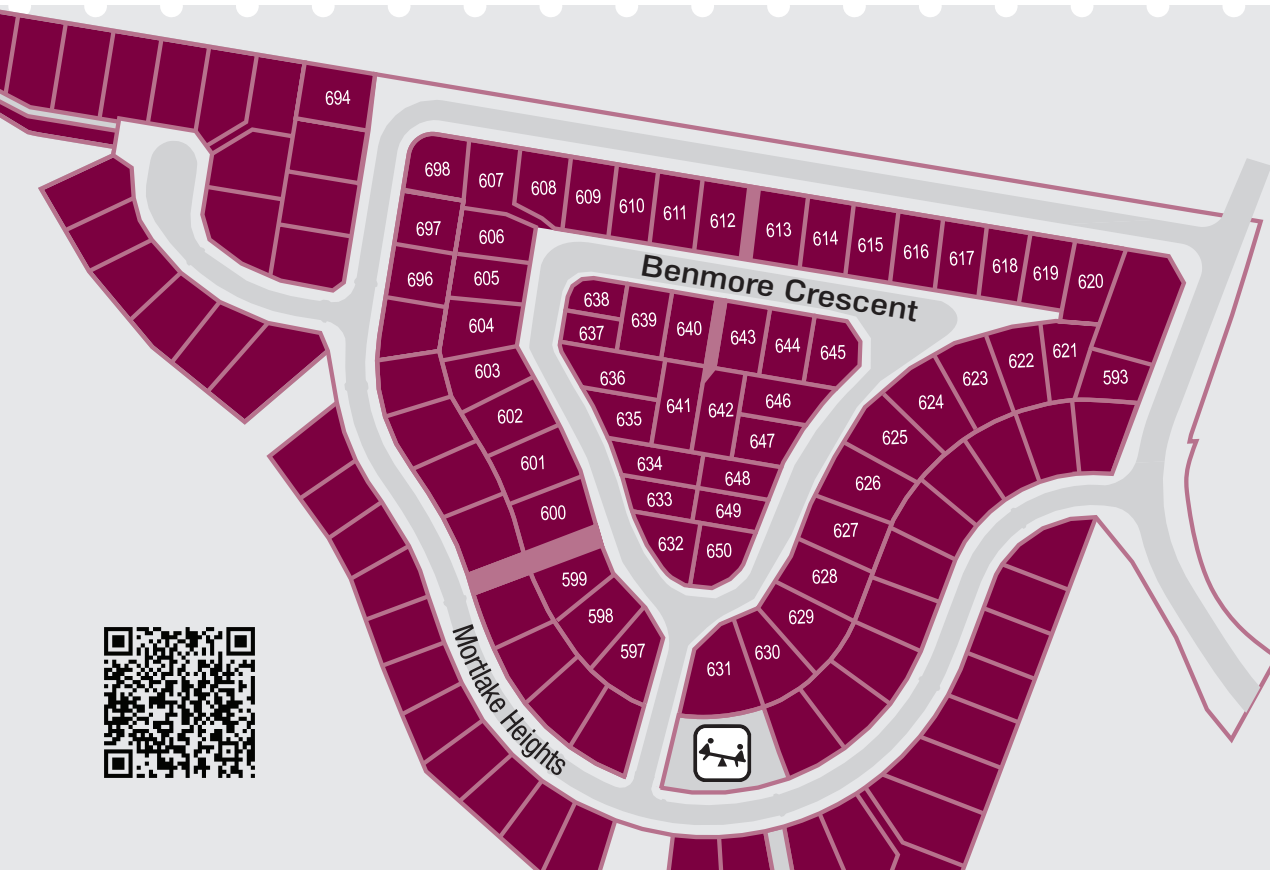

Pinnacle AT THE LAKES

The Lakes is a dynamic community that is unique to the city, focused on family and set within a park-like environment.

Appreciate the prestige and panorama of The Lakes. Living at the top of your kingdom you literally have the world at your feet with commanding views out to the spectacular Kaimai Ranges.

Subsidiary for conceptual impression only - may be subject to change